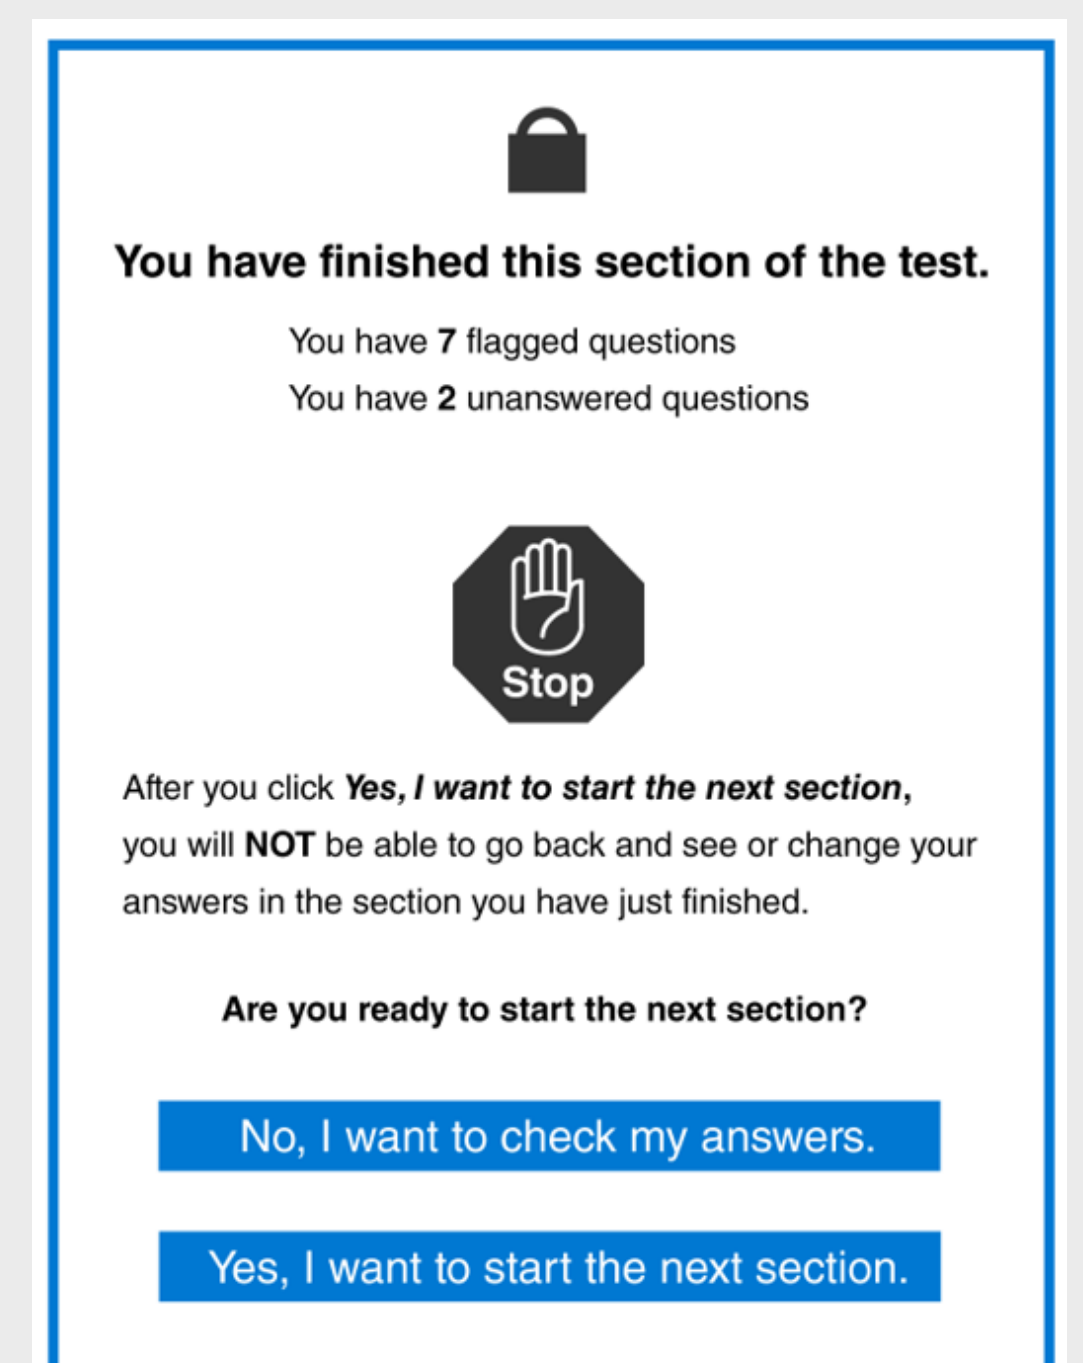

Conventions of language test important information

A message will appear on your device to let you know you have finished the grammar and punctuation section.

Check your answers before selecting 'Yes, I want to start the next section'.

When you select 'Yes, I want to start the next section', the spelling section will start and you will not be able to go back to the grammar and punctuation section of the test.